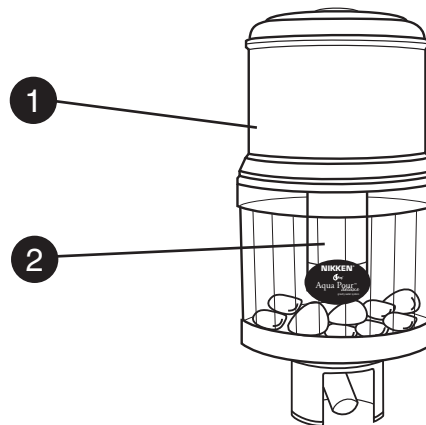

## QUICK REFERENCE SHEET

- Simple operation, advanced technology
- Designed for use with a water cooler or hot/cold dispenser
- Filtration that works naturally by gravity flow
- Ionized minerals help regulate acid/alkaline (pH) balance
- Mineral elements produce pi water, "the water of life"
- Nikken Magnetic Technology

### PiMag Aqua Pour Deluxe operation

- 1 Water is poured into the top (filler) tank.
- 2 Gravity directs the water flow through multiple levels of filtration, plus pi ceramics and magnetic field.