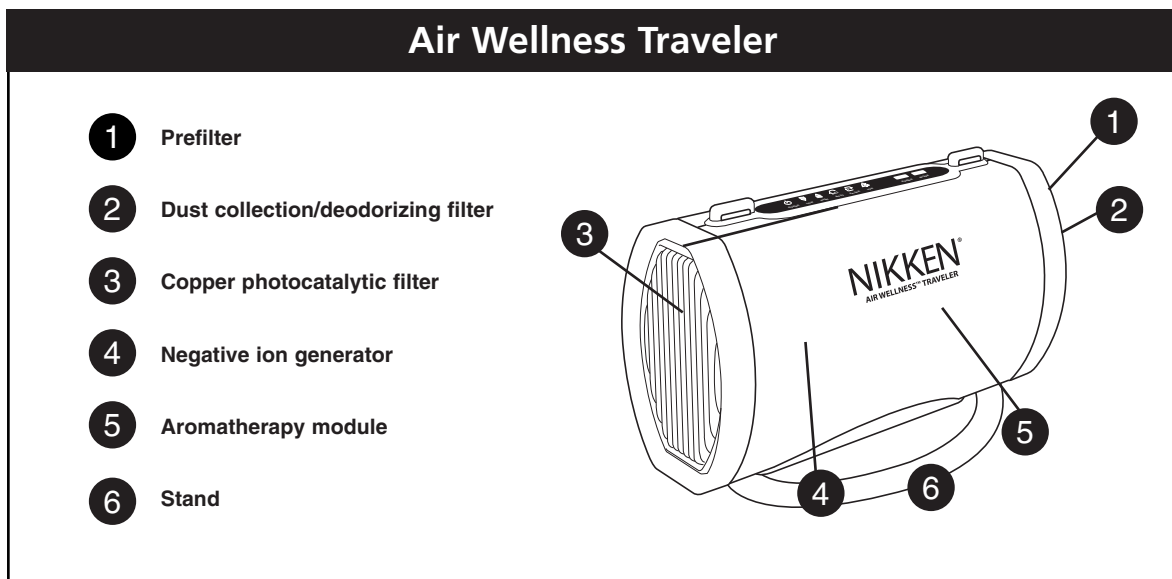

QUICK REFERENCE SHEET

- A combination of features not found in other auto air filters
- Four-stage advanced filtration
- Negative ion generator
- Ozone-free technology
- Selectable aromatherapy
- Automatic filter replacement indicator
- Automatic operation or selectable power level
- Can use 12-volt (car) and 110-volt (home) power

Air Wellness Traveler features and benefits:

- *Multistage filtration* Reduces many types of contaminants, particles.
- *Negative ion generator* Produces negative ions, like those in forests and near waterfalls.
- *Ozone-free operation* Patent-pending technology that does not create ozone, a toxic gas.
- *Aromatherapy option* Uses aroma to influence mood or emotion, to reduce stress, relax or stimulate.
- *Low noise level* Virtually inaudible in a car.
- *Filter replacement panel light* Automatic indicator shows when filter needs replacement.
- *Dust sensor* Detects dust level automatically, to begin operation in automatic mode.
- *Operates on auto or house current* Goes anywhere, from car to home or office.