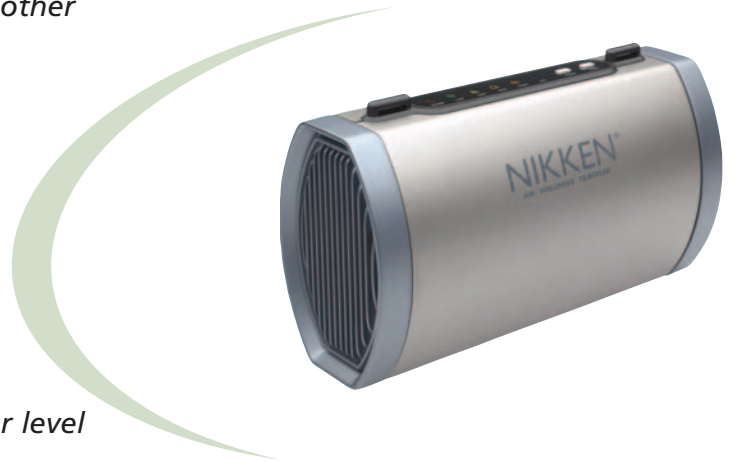

QUICK REFERENCE SHEET

- A combination of features not found in other auto air filters
- Four-stage advanced filtration
- Negative ion generator
- Ozone-free technology
- Selectable aromatherapy
- Automatic filter replacement indicator
- Automatic operation or selectable power level
- Can use 12-volt (car) and 110-volt (home) power

Air Wellness Traveler features and benefits:

- *Multistage filtration* Reduces many types of contaminants, particles.
- *Negative ion generator* Produces negative ions, like those in forests and near waterfalls.
- *Ozone-free operation* Patent-pending technology that does not create ozone, a toxic gas.
- *Aromatherapy option* Uses aroma to influence mood or emotion, to reduce stress, relax or stimulate.
- *Low noise level* Virtually inaudible in a car.
- *Filter replacement panel light* Automatic indicator shows when filter needs replacement.
- *Dust sensor* Detects dust level automatically, to begin operation in automatic mode.
- *Operates on auto or house current* Goes anywhere, from car to home or office.