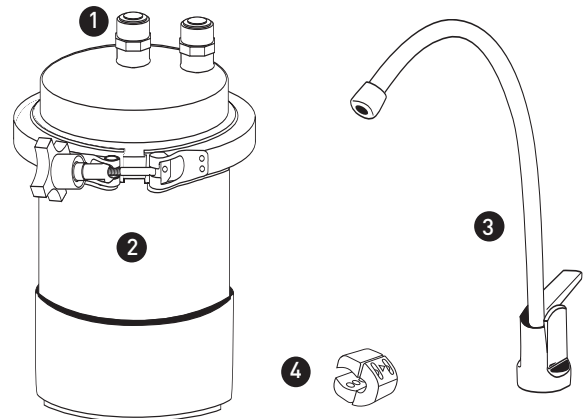

PiMag Deluxe Under Counter Water System operation

- 1 Intake tube attaches directly to plumbing
- 2 Water flows through multiple filters and pi materials
- 3 Filtered PiMag water provided by elegant high-arch faucet
- 4 Magna-Charger provides a magnetic field