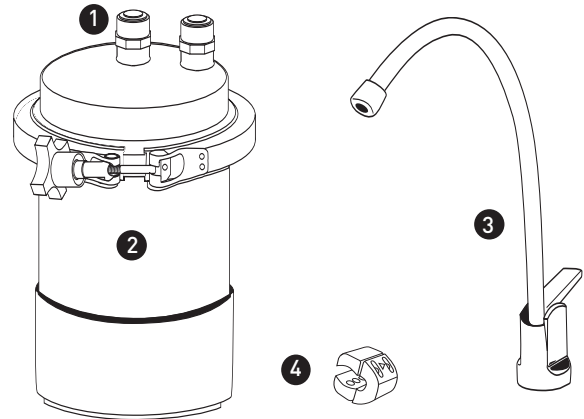

PiMag Deluxe Under Counter Water System operation

- 1 Intake tube attaches directly to plumbing
- 2 Water flows through multiple filters and pi materials
- 3 Filtered PiMag water provided by elegant high-arch faucet
- 4 Magna-Charger provides a magnetic field