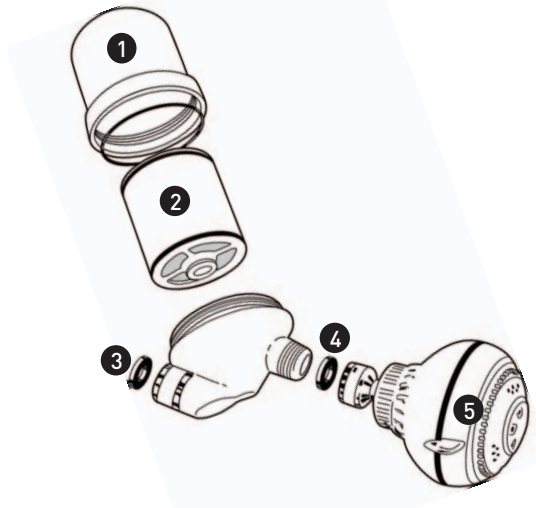

### PiMag Shower System

- 1 Filter housing
- 2 Replaceable filter cartridge
- 3 Washer
- 4 Gasket
- 5 Showerhead