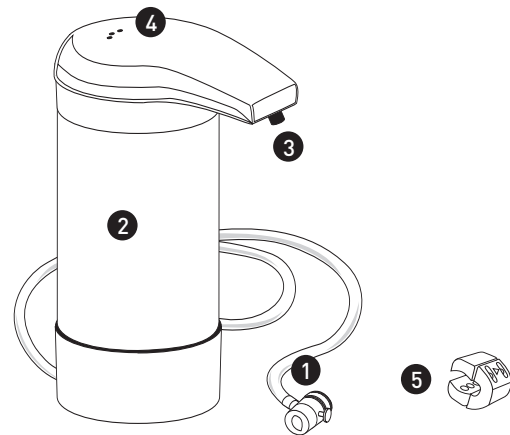

## QUICK REFERENCE SHEET

- Provides top-of-the-line filtration of a wide range of water contaminants
- Combines filtration and Nikken PiMag Water Technology
- Connects to faucet to provide PiMag water instantly, on demand
- Mineral elements produce pi water, “the water of life”
- Easy to set up, with compact, space-saving design
- LED indicator takes the guesswork out of filter replacement
- Multiple filters and pi technology in single cartridge for convenience

### PiMag Deluxe Countertop Water System operation

- 1 Intake tube attaches directly to faucet
- 2 Water flows through multiple filters and pi materials
- 3 Filtered PiMag water provided from convenient spout
- 4 Filter life indicator automatically monitors condition of filter cartridge
- 5 Magna-Charger provides a magnetic field